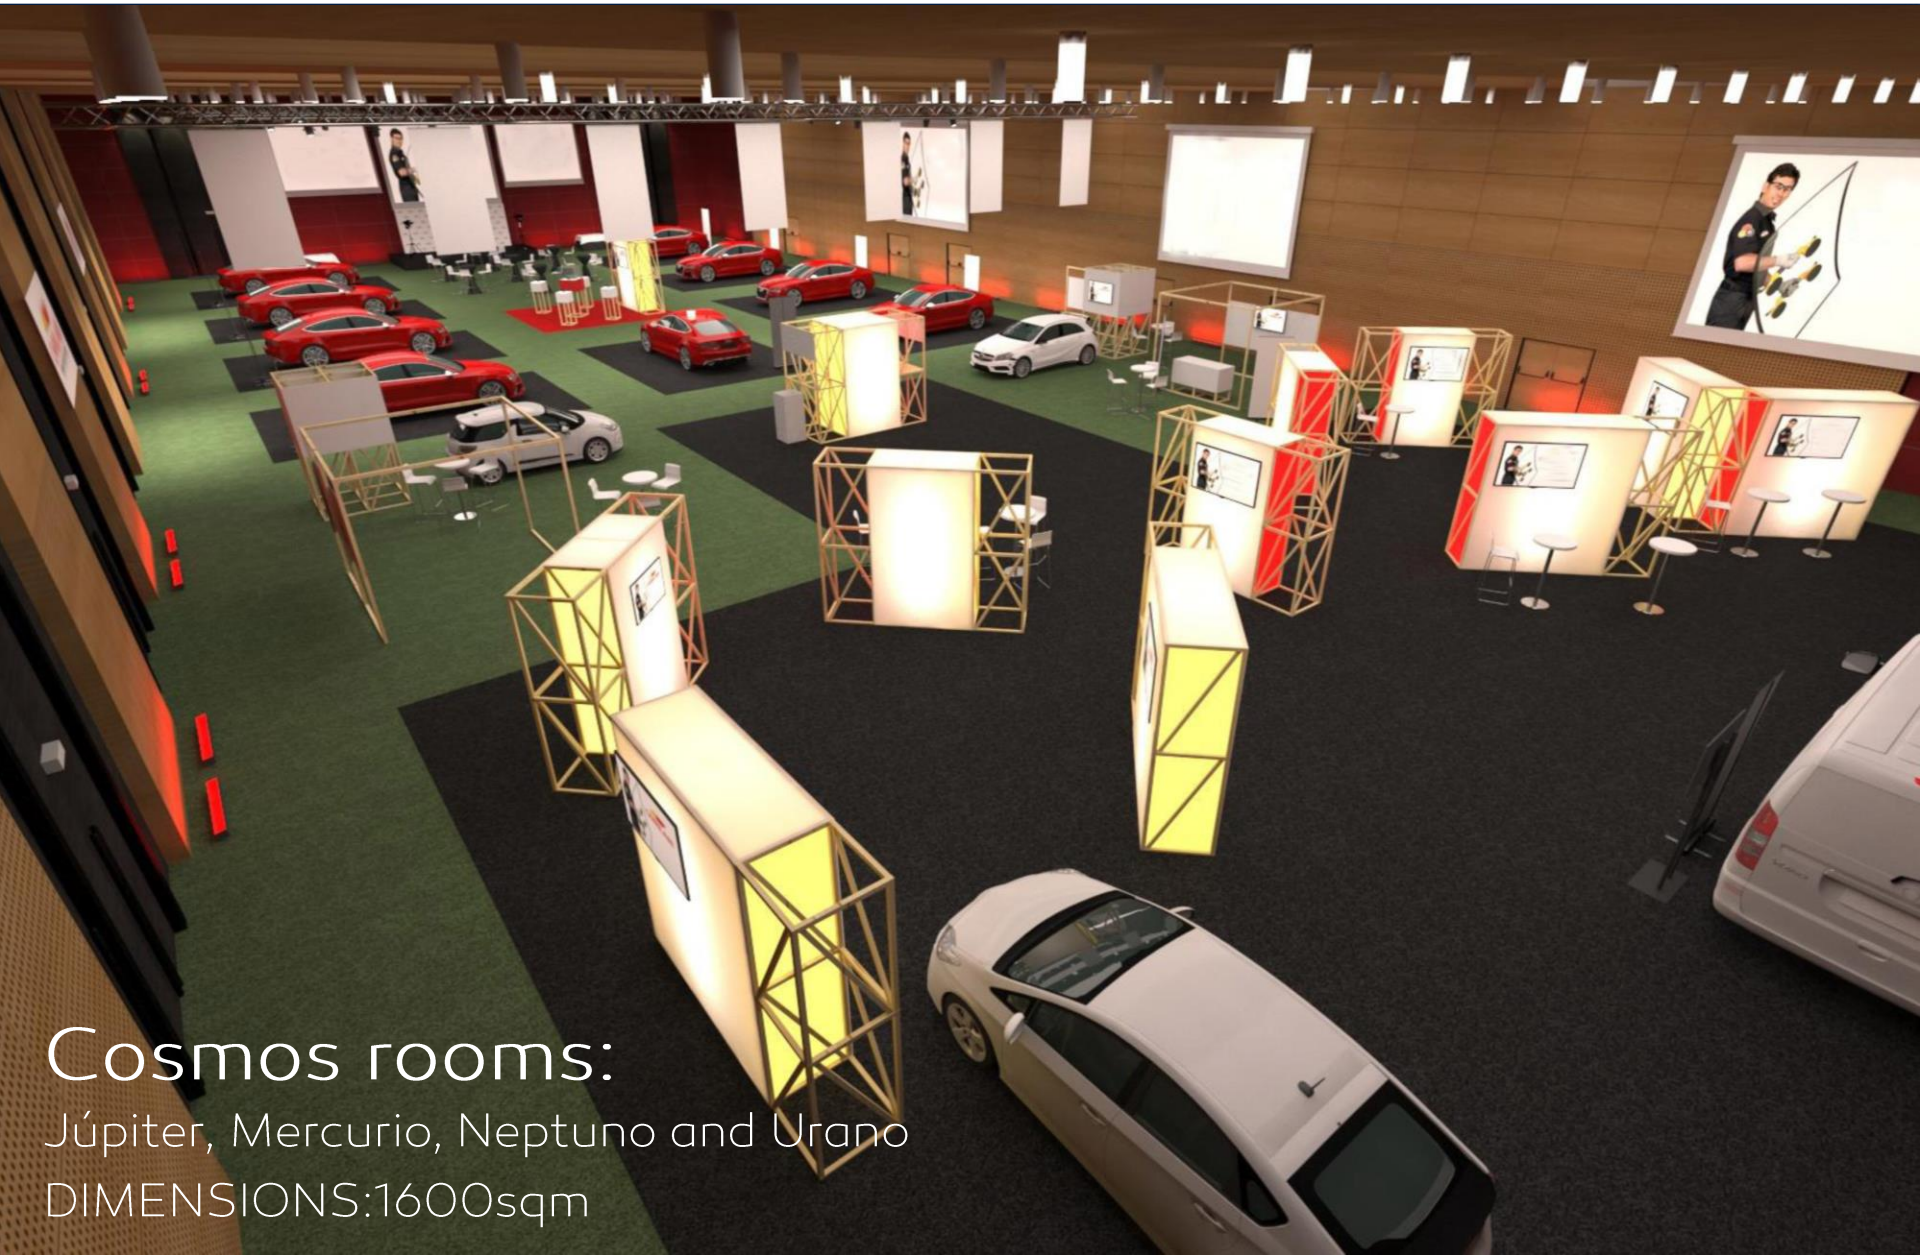

Rooms located at the ground floor,
with natural day light, no columns
and for up to 16 cars each

GOLDEN POINTS

Cosmos rooms:
Júpiter, Mercurio, Neptuno and Urano
DIMENSIONS:1600sqm

GOLDEN POINTS

Cosmos rooms:
Júpiter, Mercurio, Neptuno and Urano
DIMENSIONS:1600sqm

DIMENSIONS: 400sqm each

GOLDEN POINTS

GOLDEN POINTS

Auditorium

Auditorium for up to 500 people.

Stage of 70sqm for up to 2 cars.

Direct access from parking to the stage for cars.

GOLDEN POINTS

24-hour security cameras

Easy access

GOLDEN POINTS

Hotel Entrance

Dimensions

5,70m (long) x 4,20m (width)

Space for up to 1 car located next to the main entrance of the hotel

GOLDEN POINTS

Lobby

Dimensions: 3,5m (long) x 5,0m (width)

2 different spaces for up to 1 car each, located at the lobby, next to the entrances of the Convention Center

GOLDEN POINTS

Lobby

GOLDEN POINTS

Europa Terrace

Dimensions: 630sqm