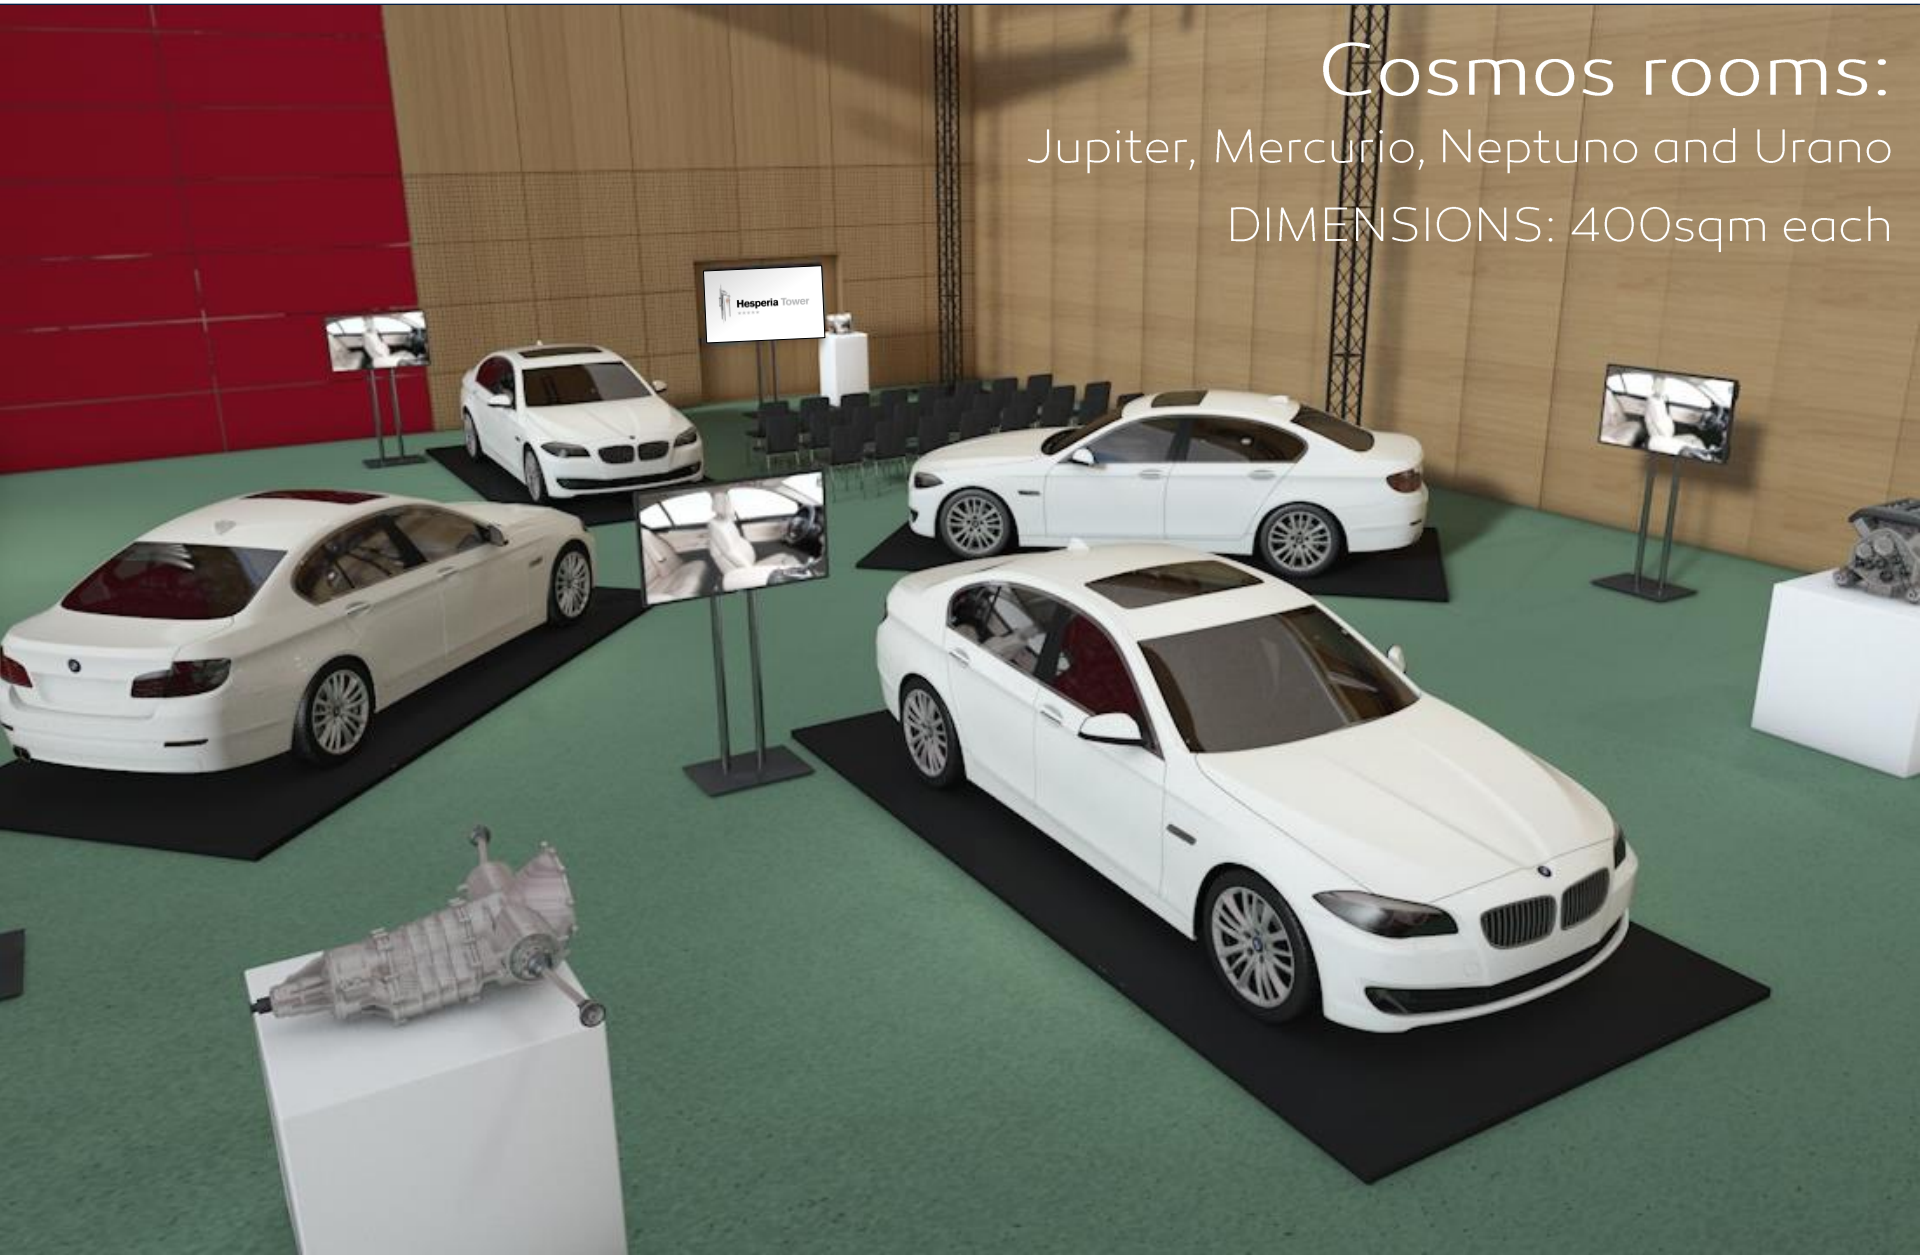

DIMENSIONS: 400sqm each

GOLDEN POINTS

GOLDEN POINTS

Auditorium

Auditorium for up to 500 people.

Stage of 70sqm for up to 2 cars.

Direct access from parking to the stage for cars.

GOLDEN POINTS

24-hour security cameras

Easy access

GOLDEN POINTS

Hotel Entrance

Dimensions

5,70m (long) x 4,20m (width)

Space for up to 1 car located next to the main entrance of the hotel

GOLDEN POINTS

Lobby

Dimensions: 3,5m (long) x 5,0m (width)

2 different spaces for up to 1 car each, located at the lobby, next to the entrances of the Convention Center

GOLDEN POINTS

Lobby

GOLDEN POINTS

Europa Terrace

Dimensions: 630sqm