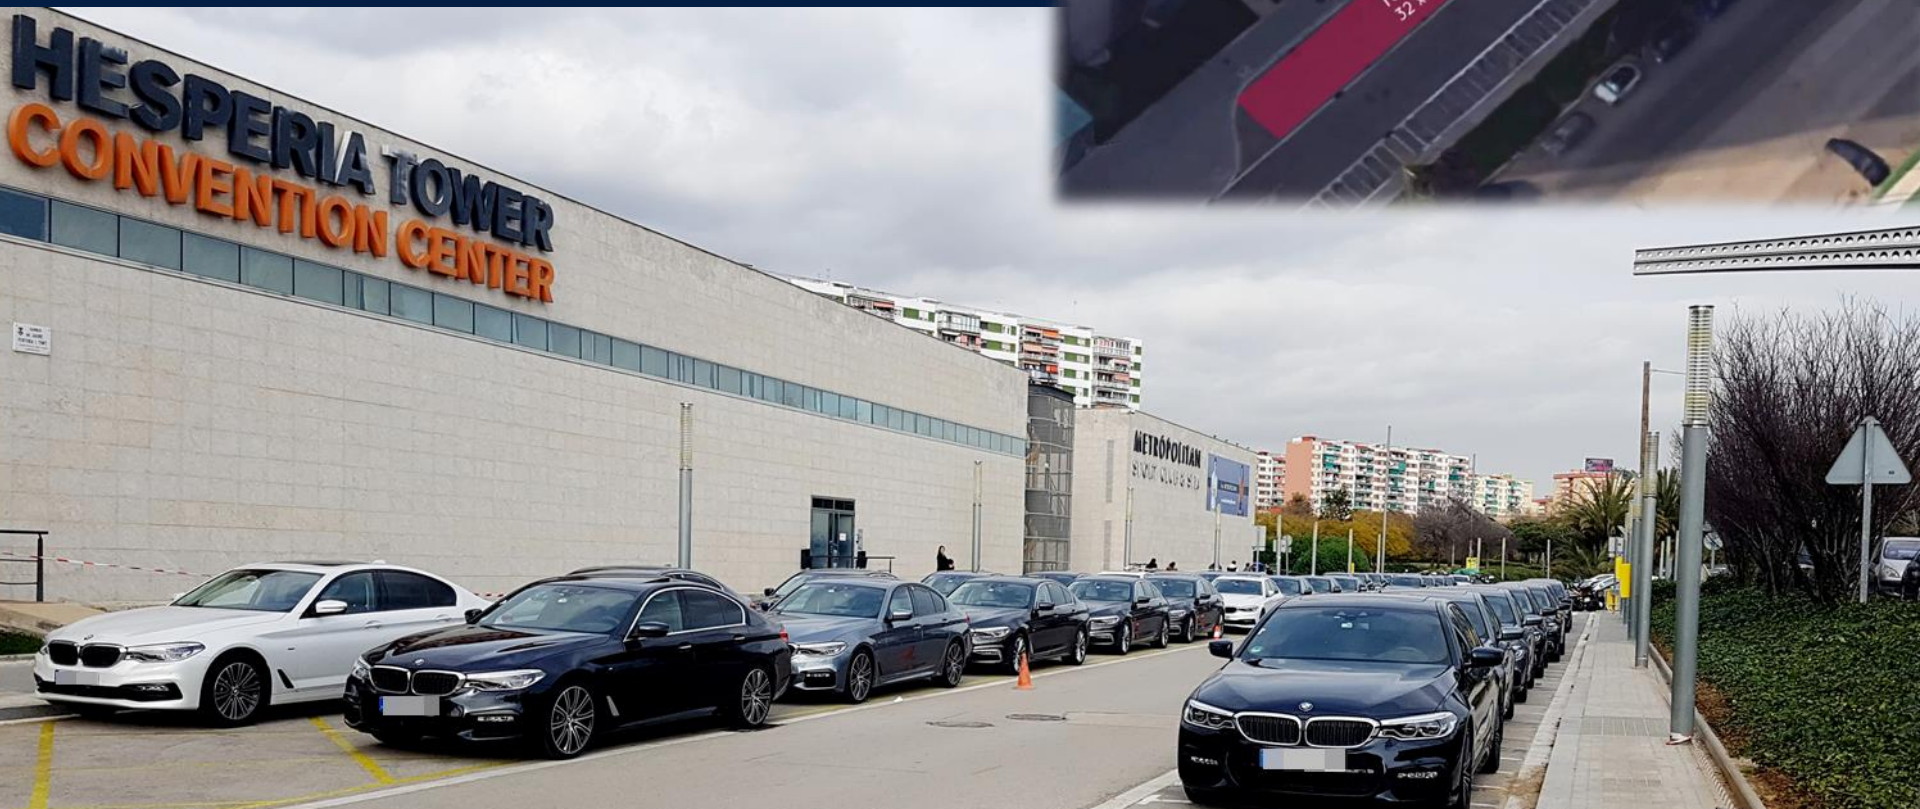

GOLDEN POINTS

PARKING (outside)

Hotel side (up to 30 cars)

24-hour security cameras

Easy access