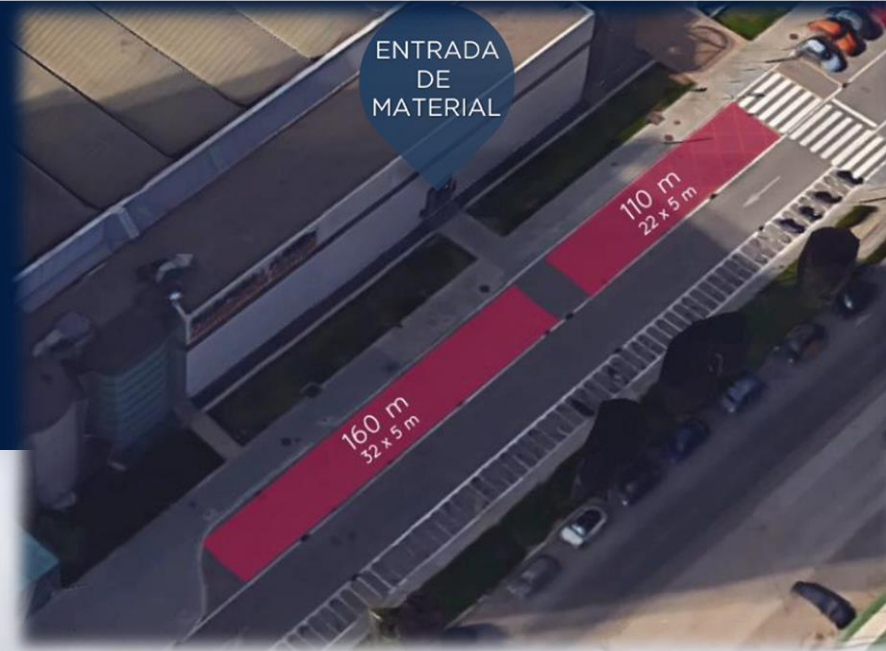

PARKING (underground)

Parking facilities

Underground parking 200 spaces

Possibility of placing a CAR WASH

Mechanic's workshop

GOLDEN POINTS

PARKING (outside)

Hotel side (up to 30 cars)

24-hour security cameras

Easy access

GOLDEN POINTS

Hotel Entrance

Dimensions

5,70m (long) x 4,20m (width)

Space for up to 1 car located next to the main entrance of the hotel

GOLDEN POINTS

Lobby

Dimensions: 3,5m (long) x 5,0m (width)

2 different spaces for up to 1 car each, located at the lobby, next to the entrances of the Convention Center

GOLDEN POINTS

Lobby

GOLDEN POINTS

Europa Terrace

Dimensions: 630sqm

Direct access from street

Up to 7 cars

TEST DRIVES HESPERIA TOWER TO SITGES

32km-20mill
(30min)

PERFECT
FOR A
ROUTE
ALONG THE
COAST

Hesperia Tower

★★★★★

Gran Via, 144