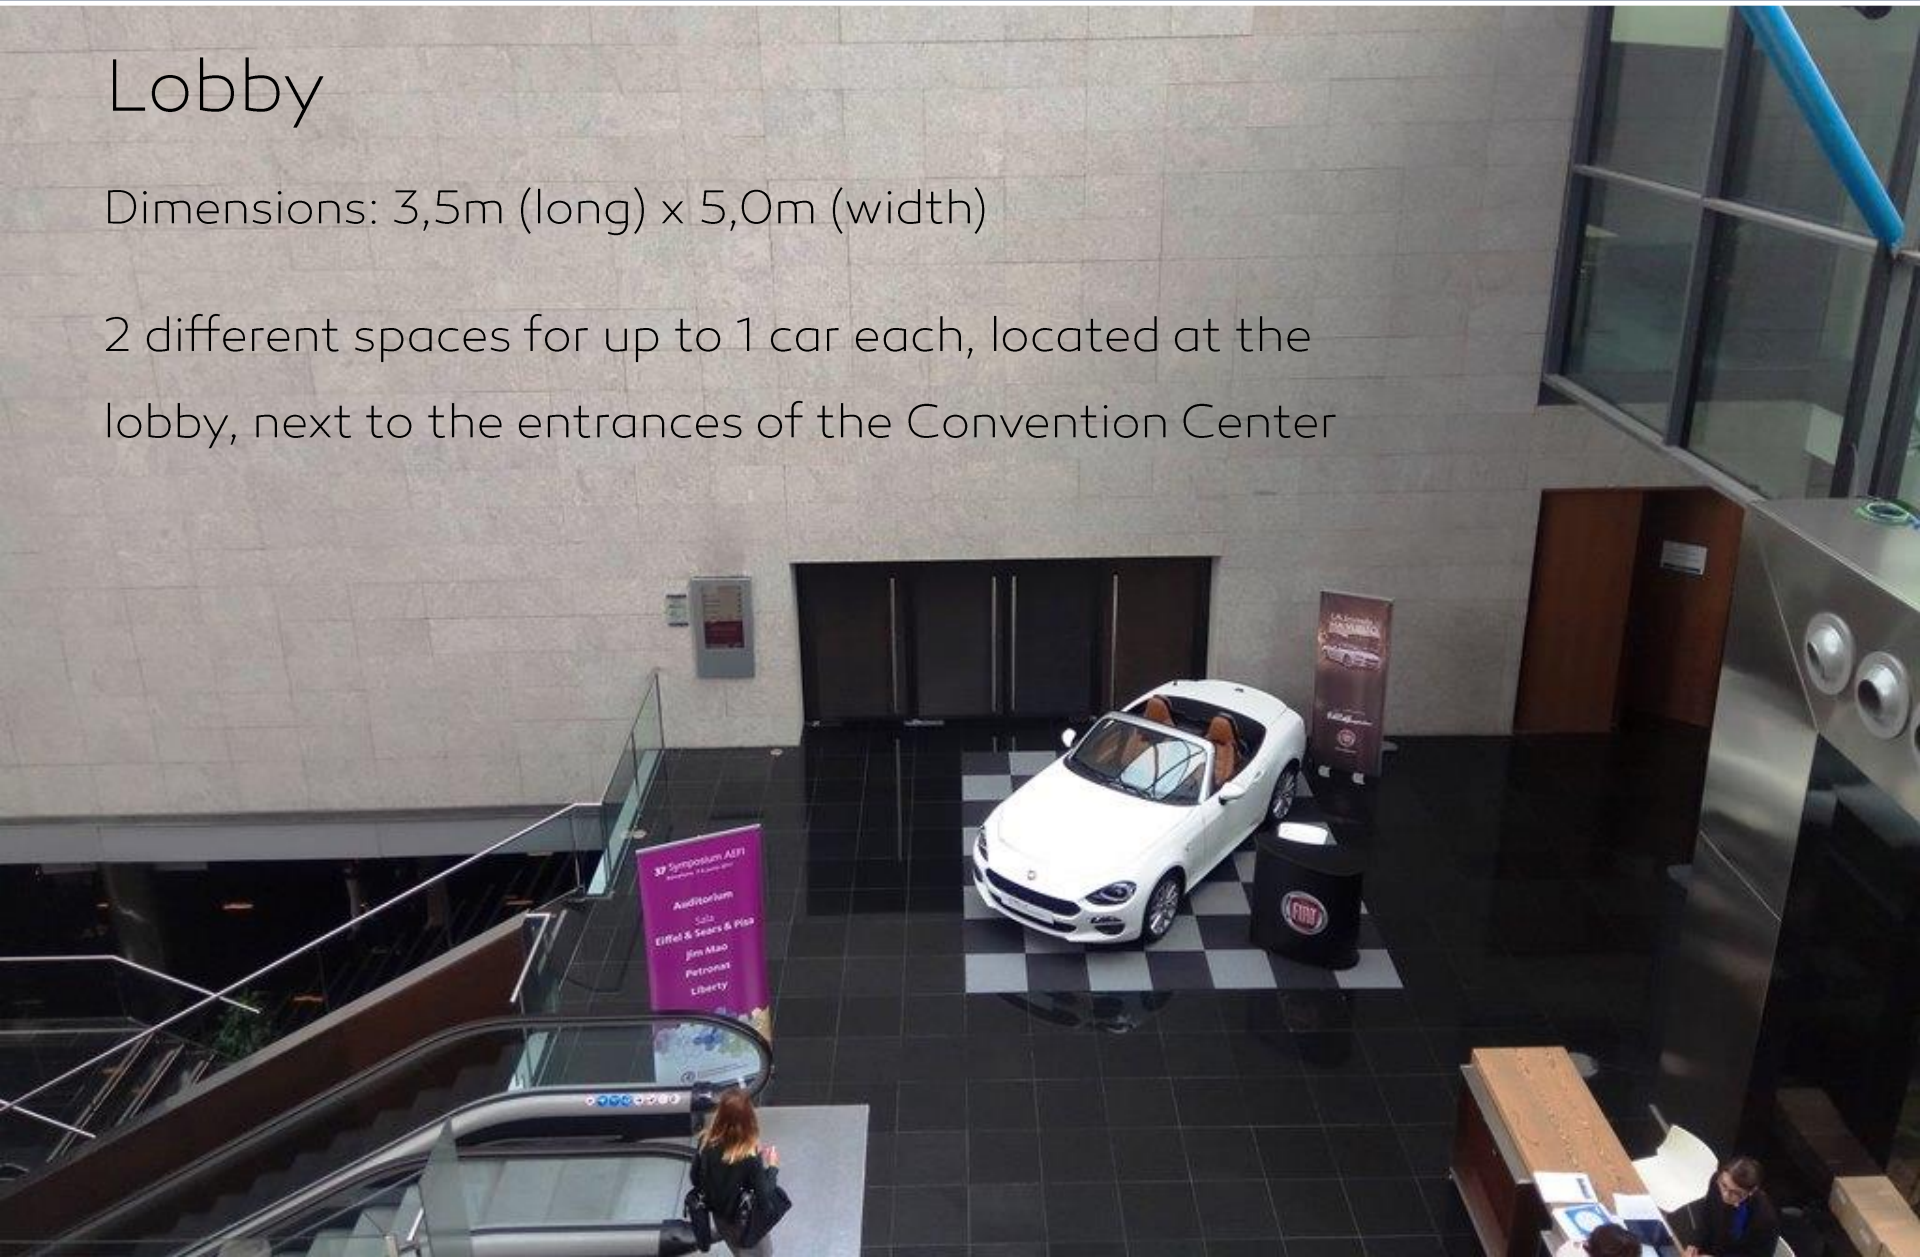

DIMENSIONS: 400sqm each

GOLDEN POINTS

GOLDEN POINTS

Auditorium

Auditorium for up to 500 people.

Stage of 70sqm for up to 2 cars.

Direct access from parking to the stage for cars.

GOLDEN POINTS

24-hour security cameras

Easy access

GOLDEN POINTS

Hotel Entrance

Dimensions

5,70m (long) x 4,20m (width)

Space for up to 1 car located next to the main entrance of the hotel

GOLDEN POINTS

Lobby

Dimensions: 3,5m (long) x 5,0m (width)

2 different spaces for up to 1 car each, located at the lobby, next to the entrances of the Convention Center

GOLDEN POINTS

Lobby

GOLDEN POINTS

Europa Terrace

Dimensions: 630sqm