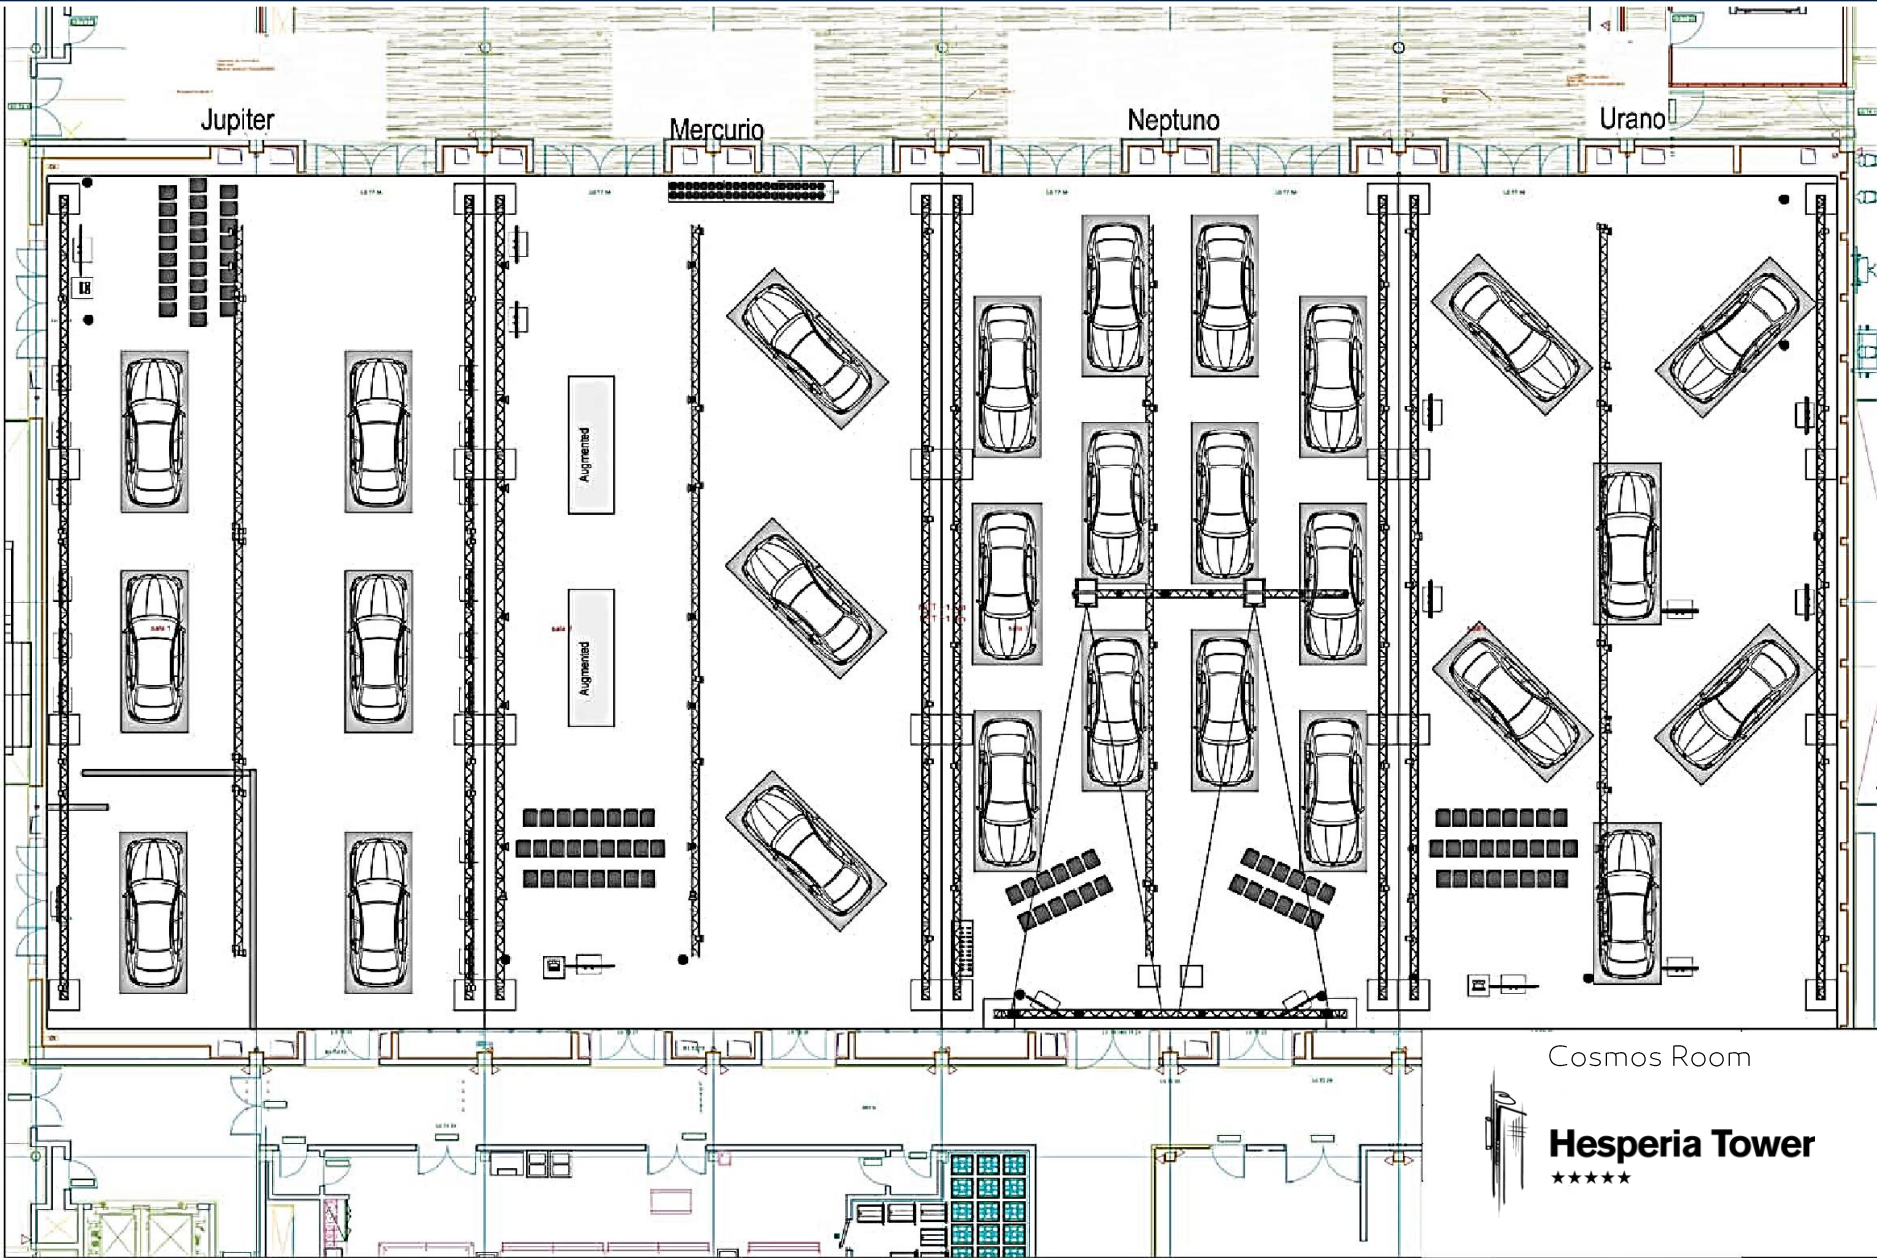

DIMENSIONS: 400sqm each

GOLDEN POINTS

GOLDEN POINTS

Auditorium

Auditorium for up to 500 people.

Stage of 70sqm for up to 2 cars.

Direct access from parking to the stage for cars.

GOLDEN POINTS

PARKING (underground)

Parking facilities

Underground parking 200 spaces

Possibility of placing a CAR WASH

Mechanic's workshop

GOLDEN POINTS

PARKING (outside)

Hotel side (up to 30 cars)

24-hour security cameras

Easy access

GOLDEN POINTS

Hotel Entrance

Dimensions

5,70m (long) x 4,20m (width)

Space for up to 1 car located next to the main entrance of the hotel

GOLDEN POINTS

Lobby

Dimensions: 3,5m (long) x 5,0m (width)

2 different spaces for up to 1 car each, located at the lobby, next to the entrances of the Convention Center

GOLDEN POINTS

Lobby

GOLDEN POINTS

Europa Terrace

Dimensions: 630sqm