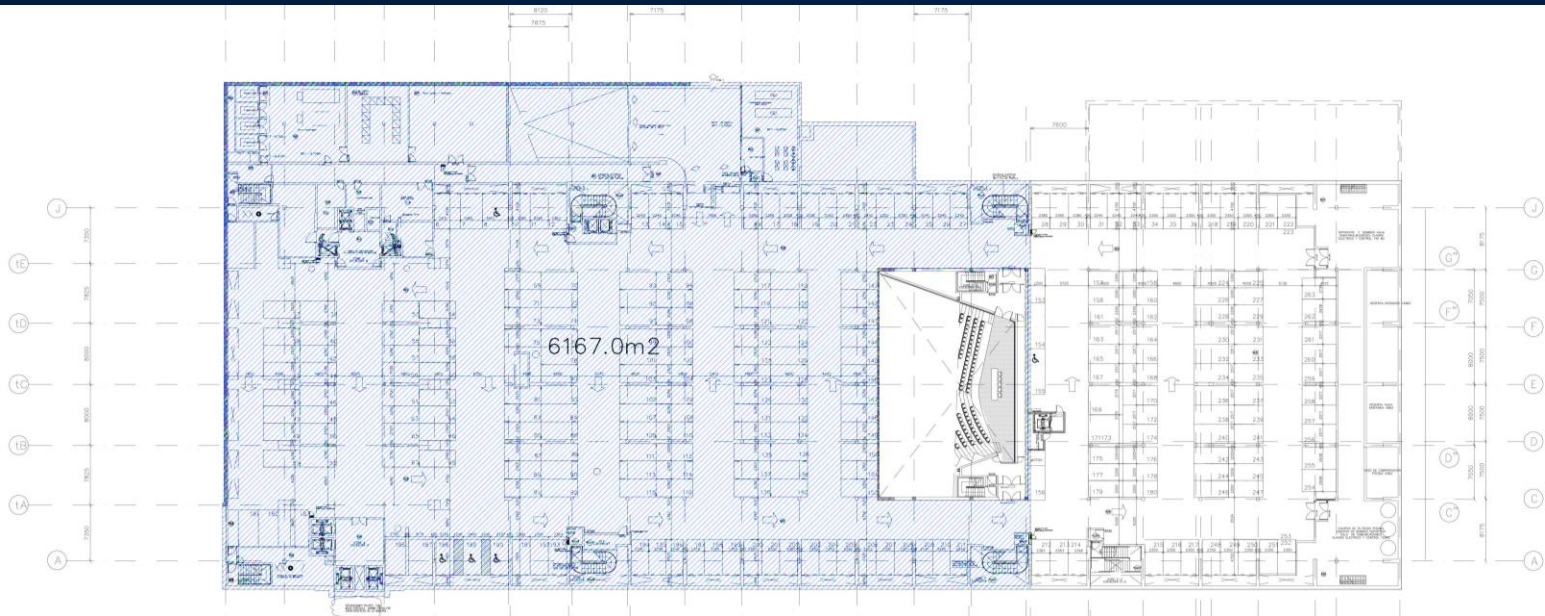

PARKING (underground)

Parking facilities

Underground parking 200 spaces

Possibility of placing a CAR WASH

Mechanic's workshop