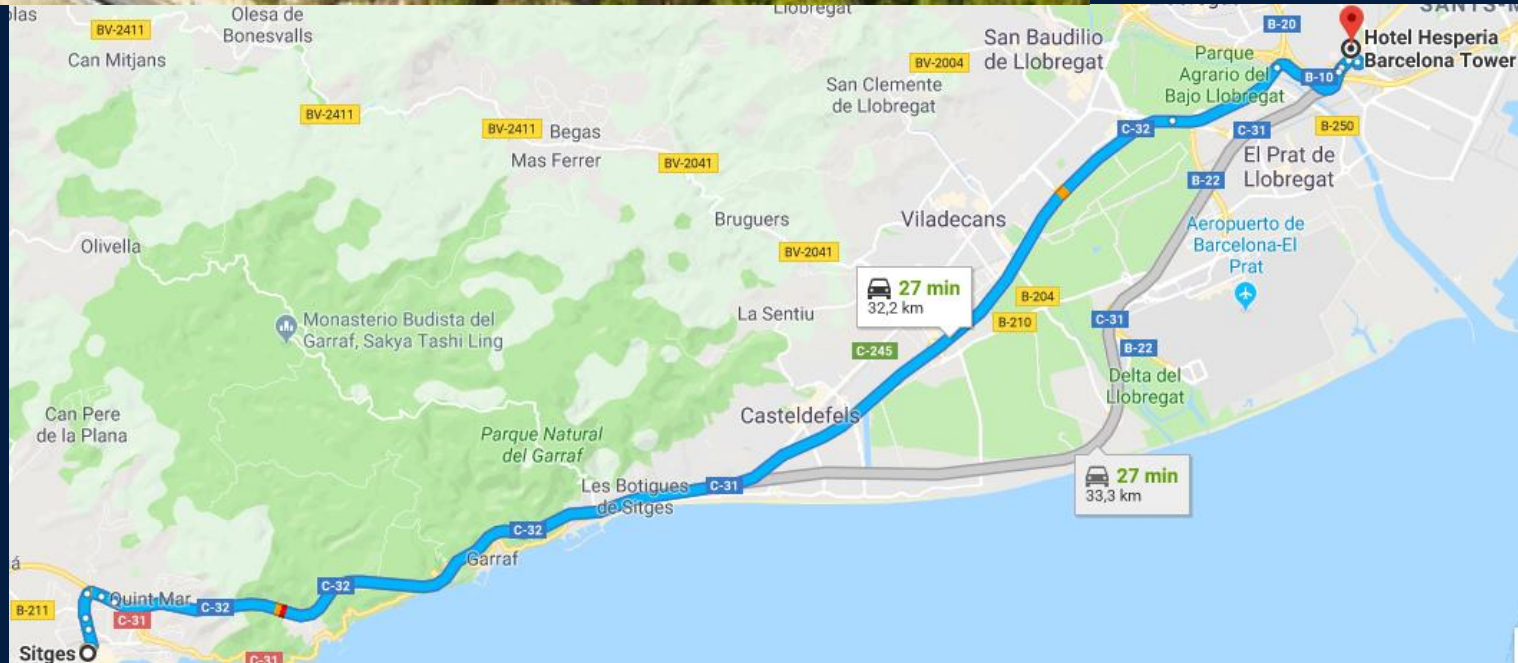

Direct access from street

Up to 7 cars

TEST DRIVES HESPERIA TOWER TO SITGES

32km-20mill
(30min)

PERFECT
FOR A
ROUTE
ALONG THE
COAST

Hesperia Tower

★★★★★

Gran Via, 144